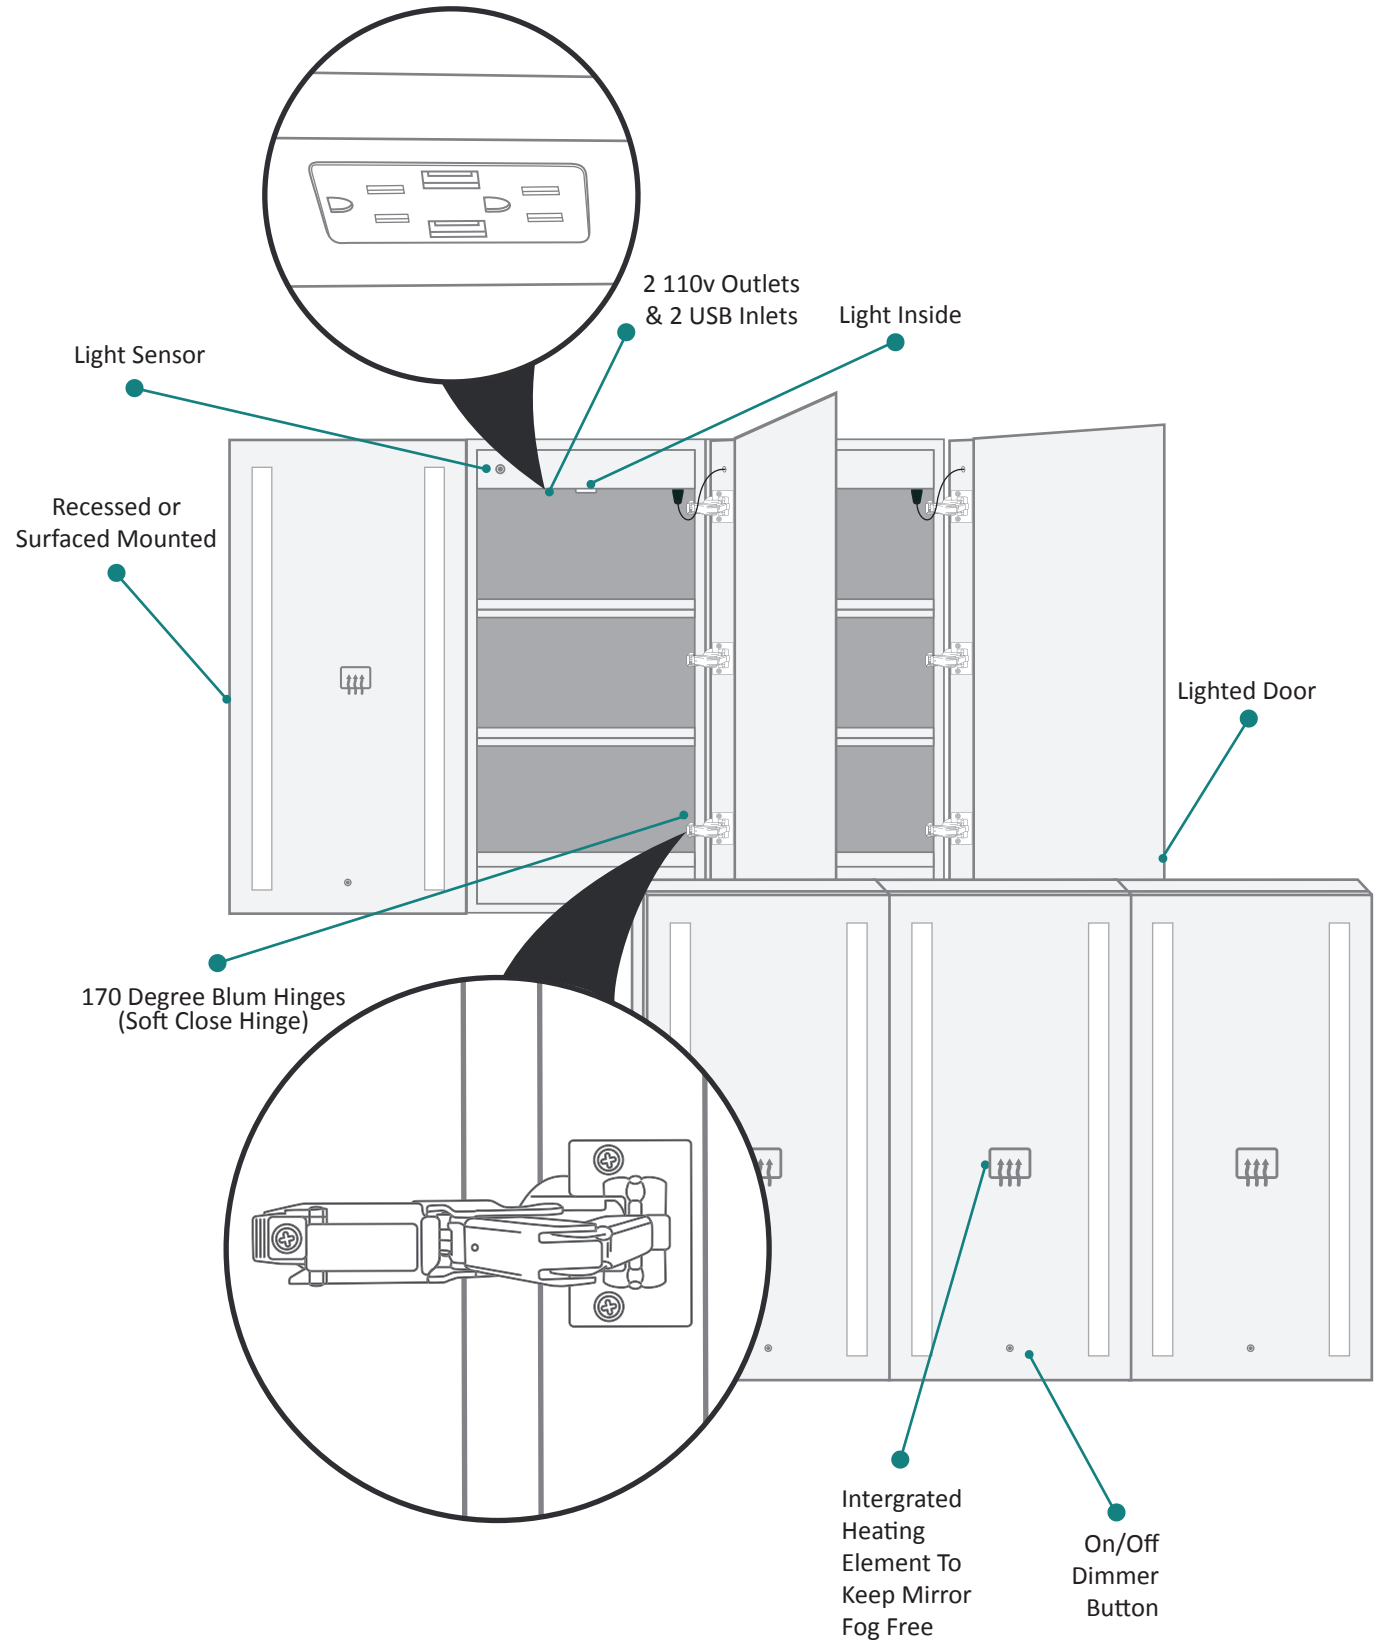

Features

- Dimmable LED task lighting
- Integrated touch sensor control with memory
- Energy efficient LED lighting 5000K
- 1410 Lumens
- CRI 90+
- Integrated Defogger

Construction

- Quality polished edge mirror
- Single phase wire installation
- 5 MM Silver Backed Copper Free
- Installation Either Surface Mount (Side Mirror Trim Panels included) or Recessed
- Includes installation hardware

Model

- Kinetic 4530LRR Right, Right & Left Swinging Door
- Included models in this configuration:
Cabinet 1=1530L Cabinet 2=1530R Cabinet 2=1530R

Outlet

- Performance Requirements: Contains the required Supervisory Circuit with the Auto-Monitoring Function as noted by UL 1310
- Input Voltage: Min 112Vac, Nom 125Vac, Max 137Vac
- Frequency: 60Hz
- Front Receptacle Current: 102-132VAC Nominal 15A
- USB Output Current: 5VDC Nominal 4A

CABINET CONFIGURATION

- Included models in this configuration:
Cabinet 1 = 1530L Cabinet 2=1530R Cabinet 2=1530R

SURFACE MOUNT

FRONT & BACKS

MODEL	A	B	C	D	E	F	G	H	I	J
KINETIC4530LRR	30	45	15	15	15	29-1/8	40-1/2	13-1/2	1-1/8	6-3/4