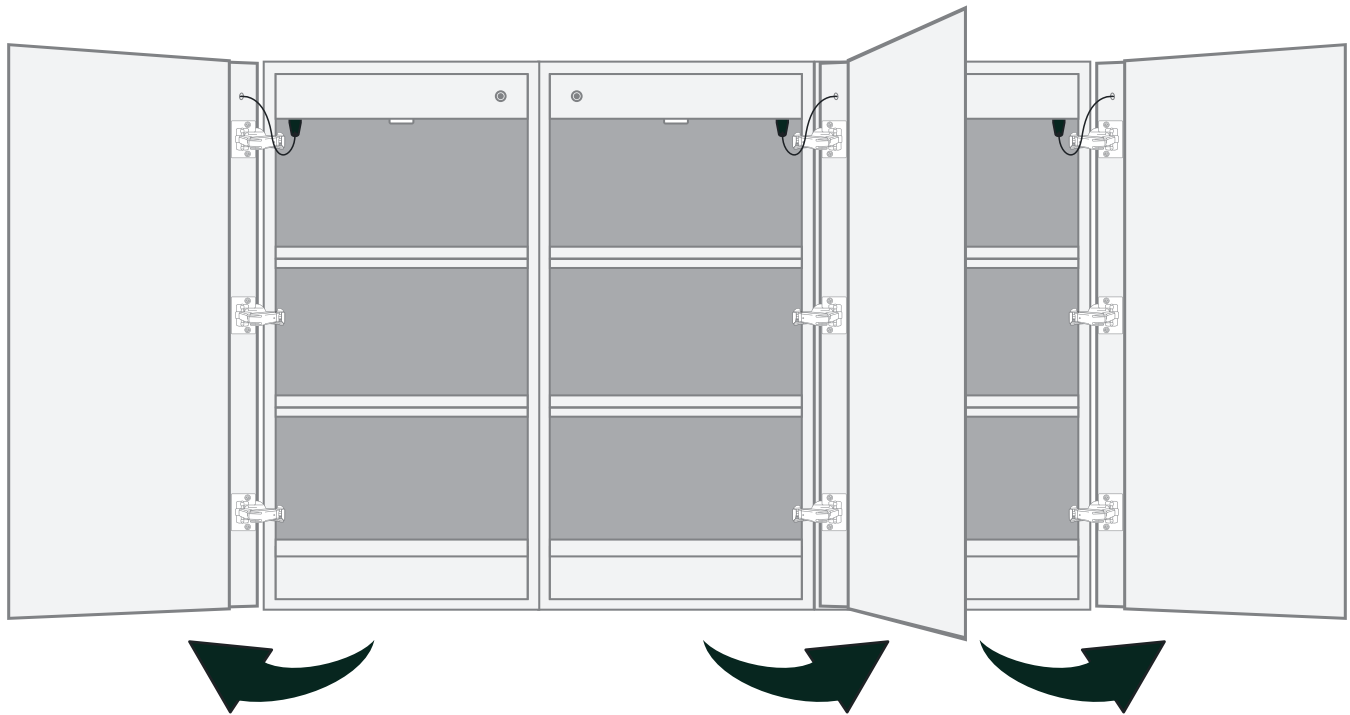

Features

- Dimmable LED task lighting
- Integrated touch sensor control with memory
- Energy efficient LED lighting 5000K
- 1410 Lumens
- CRI 90+
- Integrated Defogger

Construction

- Quality polished edge mirror
- Single phase wire installation
- 5 MM Silver Backed Copper Free
- Installation Either Surface Mount (Side Mirror Trim Panels included) or Recessed
- Includes installation hardware

Model

- Kinetic 4530LRR Right, Right & Left Swinging Door
- Included models in this configuration:
Cabinet 1=1530L Cabinet 2=1530R Cabinet 2=1530R

Outlet

- Performance Requirements: Contains the required Supervisory Circuit with the Auto-Monitoring Function as noted by UL 1310
- Input Voltage: Min 112Vac, Nom 125Vac, Max 137Vac
- Frequency: 60Hz
- Front Receptacle Current: 102-132VAC Nominal 15A
- USB Output Current: 5VDC Nominal 4A

CABINET CONFIGURATION

- Included models in this configuration:
Cabinet 1 = 1530L Cabinet 2=1530R Cabinet 2=1530R

SURFACE MOUNT

FRONT & BACKS

MODEL	A	B	C	D	E	F	G	H	I	J
KINETIC4530LRR	30	45	15	15	15	29-1/8	40-1/2	13-1/2	1-1/8	6-3/4