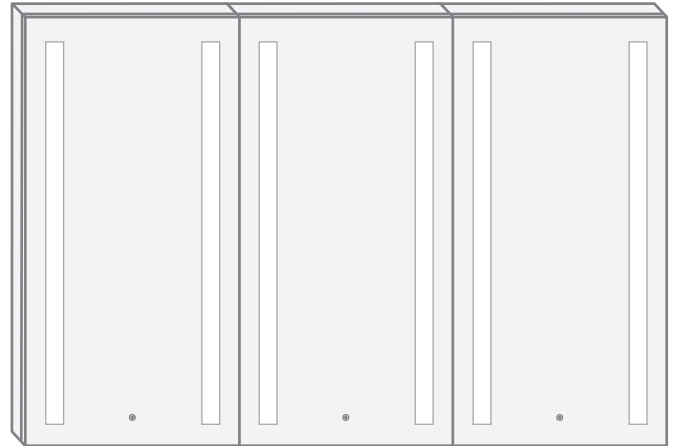

Features

- Dimmable LED task lighting
- Integrated touch sensor control with memory
- Energy efficient LED lighting 5000K
- 1410 Lumens
- CRI 90+
- Integrated Defogger

Construction

- Quality polished edge mirror
- Single phase wire installation
- 5 MM Silver Backed Copper Free
- Installation Either Surface Mount (Side Mirror Trim Panels included) or Recessed
- Includes installation hardware

Codes/Standards Applicable

- Conforms to UL Std. 962
- Cert. to CSA Std. C22.2 No.250.0-08
- ETL Intertek 5004931

Electrical System

Requirements for each cabinet:

- 120Vac, 60Hz, 31W
- Electric Current: 0.26A
- Wattage: 31W

Model

- Kinetic 4530LRR Right, Right & Left Swinging Door
- Included models in this configuration:
Cabinet 1=1530L Cabinet 2=1530R Cabinet 2=1530R

Outlet

- Performance Requirements: Contains the required Supervisory Circuit with the Auto-Monitoring Function as noted by UL 1310
- Input Voltage: Min 112Vac, Nom 125Vac, Max 137Vac
- Frequency: 60Hz
- Front Receptacle Current: 102-132VAC Nominal 15A
- USB Output Current: 5VDC Nominal 4A

These measurements are for reference, for best results we suggest you measure actual product as small variations in size are possible

RECESS MOUNT

FRONT & BACK

MODEL	A	B	C	D	E	F	G	H
KINETIC4530LRR	30	45	15	15	15	29-1/8	40-1/2	3-7/8