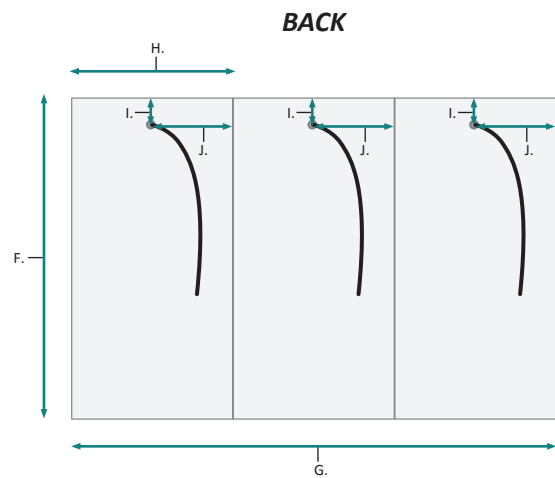

SURFACE MOUNT

FRONT & BACKS

MODEL	A	B	C	D	E	F	G	H	I	J
KINETIC4530LRR	30	45	15	15	15	29-1/8	40-1/2	13-1/2	1-1/8	6-3/4

These measurements are for reference, for best results we suggest you measure actual product as small variations in size are possible