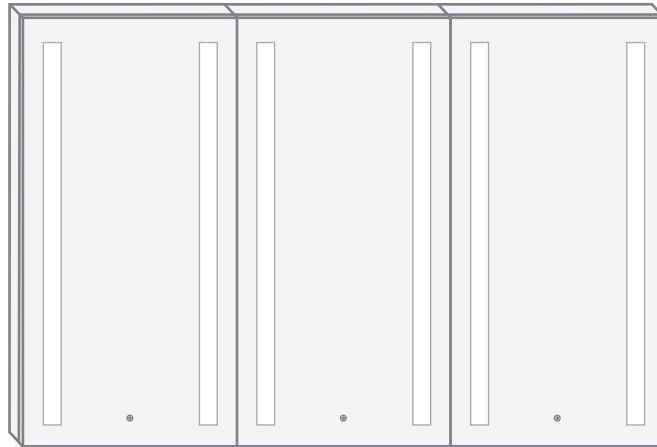

Features

- Dimmable LED task lighting
- Integrated touch sensor control with memory
- Energy efficient LED lighting 5000K
- 1410 Lumens
- CRI 90+
- Integrated Defogger

Construction

- Quality polished edge mirror
- Single phase wire installation
- 5 MM Silver Backed Copper Free
- Installation Either Surface Mount (Side Mirror Trim Panels included) or Recessed
- Includes installation hardware

Model

- Kinetic 4530LRR Right, Right & Left Swinging Door
- Included models in this configuration:
Cabinet 1=1530L Cabinet 2=1530R Cabinet 2=1530R

Outlet

- Performance Requirements: Contains the required Supervisory Circuit with the Auto-Monitoring Function as noted by UL 1310
- Input Voltage: Min 112Vac, Nom 125Vac, Max 137Vac
- Frequency: 60Hz
- Front Receptacle Current: 102-132VAC Nominal 15A
- USB Output Current: 5VDC Nominal 4A

CABINET CONFIGURATION

- Included models in this configuration:
Cabinet 1 = 1530L Cabinet 2=1530R Cabinet 2=1530R

SURFACE MOUNT

FRONT & BACKS

MODEL	A	B	C	D	E	F	G	H	I	J
KINETIC4530LRR	30	45	15	15	15	29-1/8	40-1/2	13-1/2	1-1/8	6-3/4