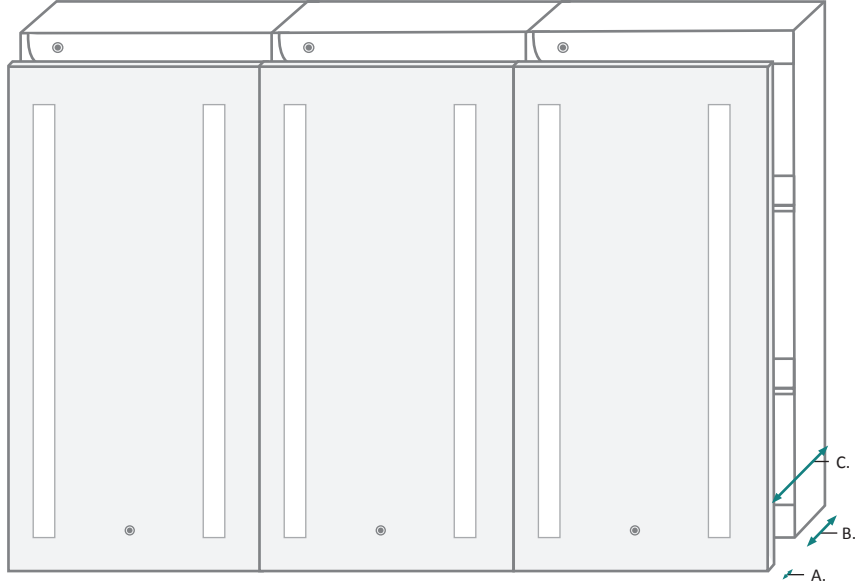

DOOR & CABINET

MODEL	A	B	C
KINETIC4530LRR	7/8	3-7/8	4-3/4