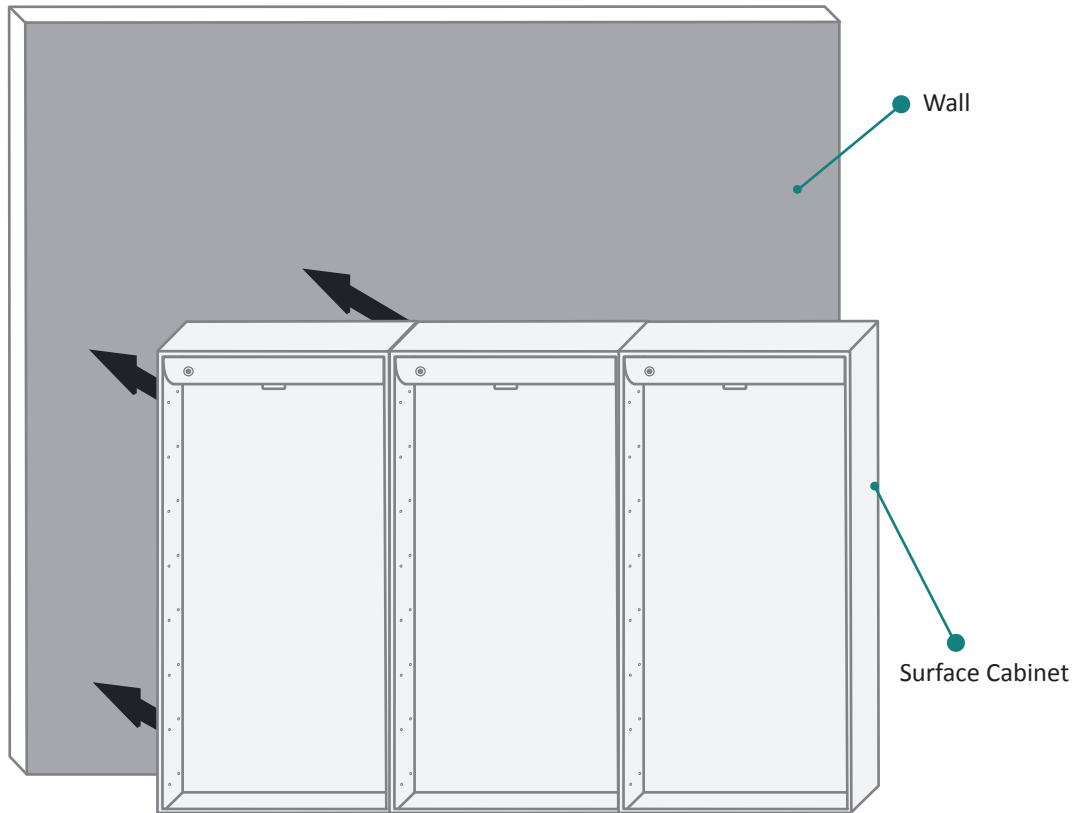

SURFACE MOUNT

FRONT & BACKS

MODEL	A	B	C	D	E	F	G	H	I	J
KINETIC4530LRR	30	45	15	15	15	29-1/8	40-1/2	13-1/2	1-1/8	6-3/4

These measurements are for reference, for best results we suggest you measure actual product as small variations in size are possible