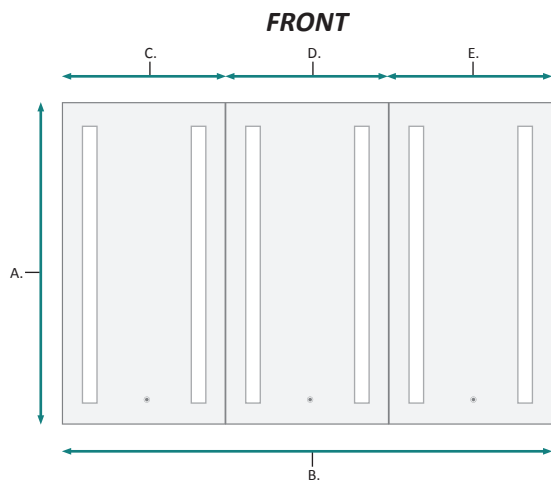

CABINET CONFIGURATION

- Included models in this configuration:
Cabinet 1 = 1530L Cabinet 2=1530R Cabinet 2=1530R

SURFACE MOUNT

FRONT & BACKS

MODEL	A	B	C	D	E	F	G	H	I	J
KINETIC4530LRR	30	45	15	15	15	29-1/8	40-1/2	13-1/2	1-1/8	6-3/4

These measurements are for reference, for best results we suggest you measure actual product as small variations in size are possible

RECESS MOUNT

FRONT & BACK

MODEL	A	B	C	D	E	F	G	H
KINETIC4530LRR	30	45	15	15	15	29-1/8	40-1/2	3-7/8