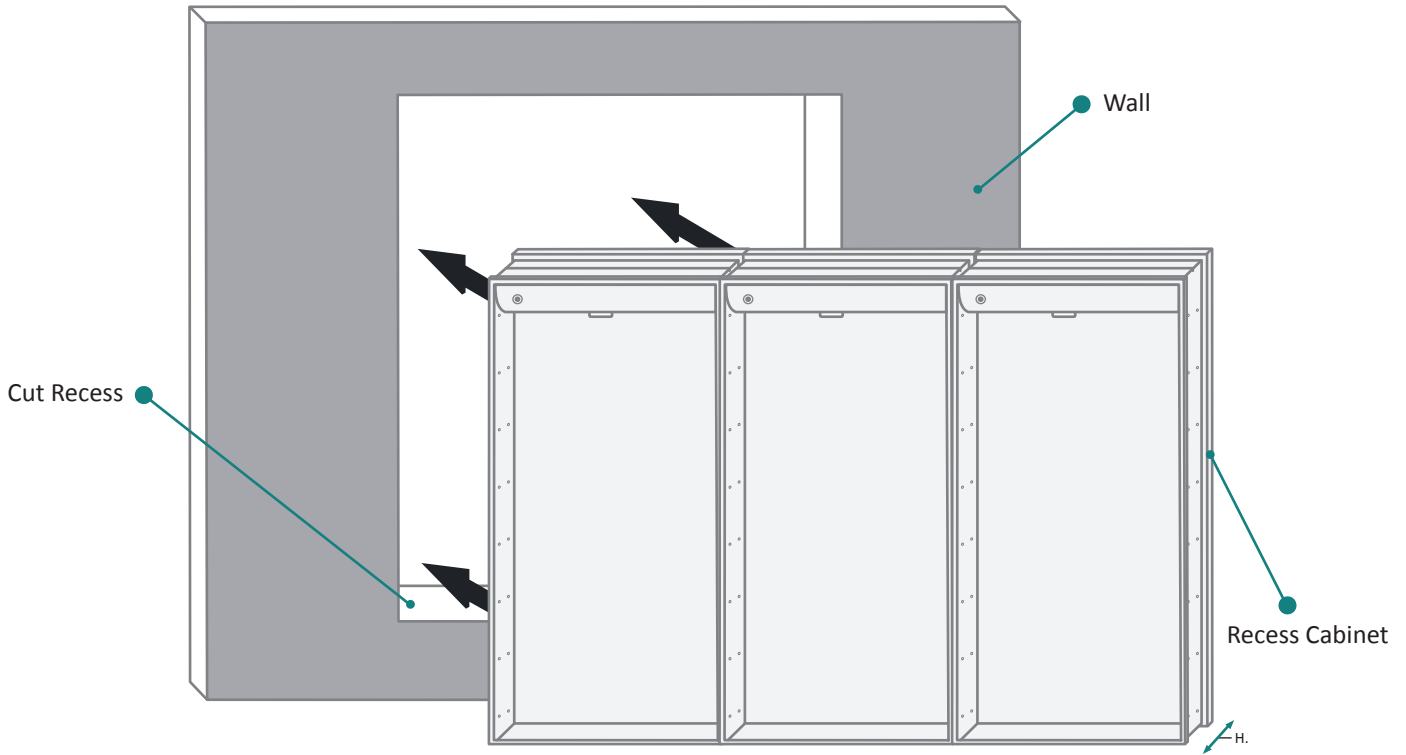

RECESS MOUNT

FRONT & BACK

MODEL	A	B	C	D	E	F	G	H
KINETIC4530LRR	30	45	15	15	15	29-1/8	40-1/2	3-7/8

These measurements are for reference, for best results we suggest you measure actual product as small variations in size are possible