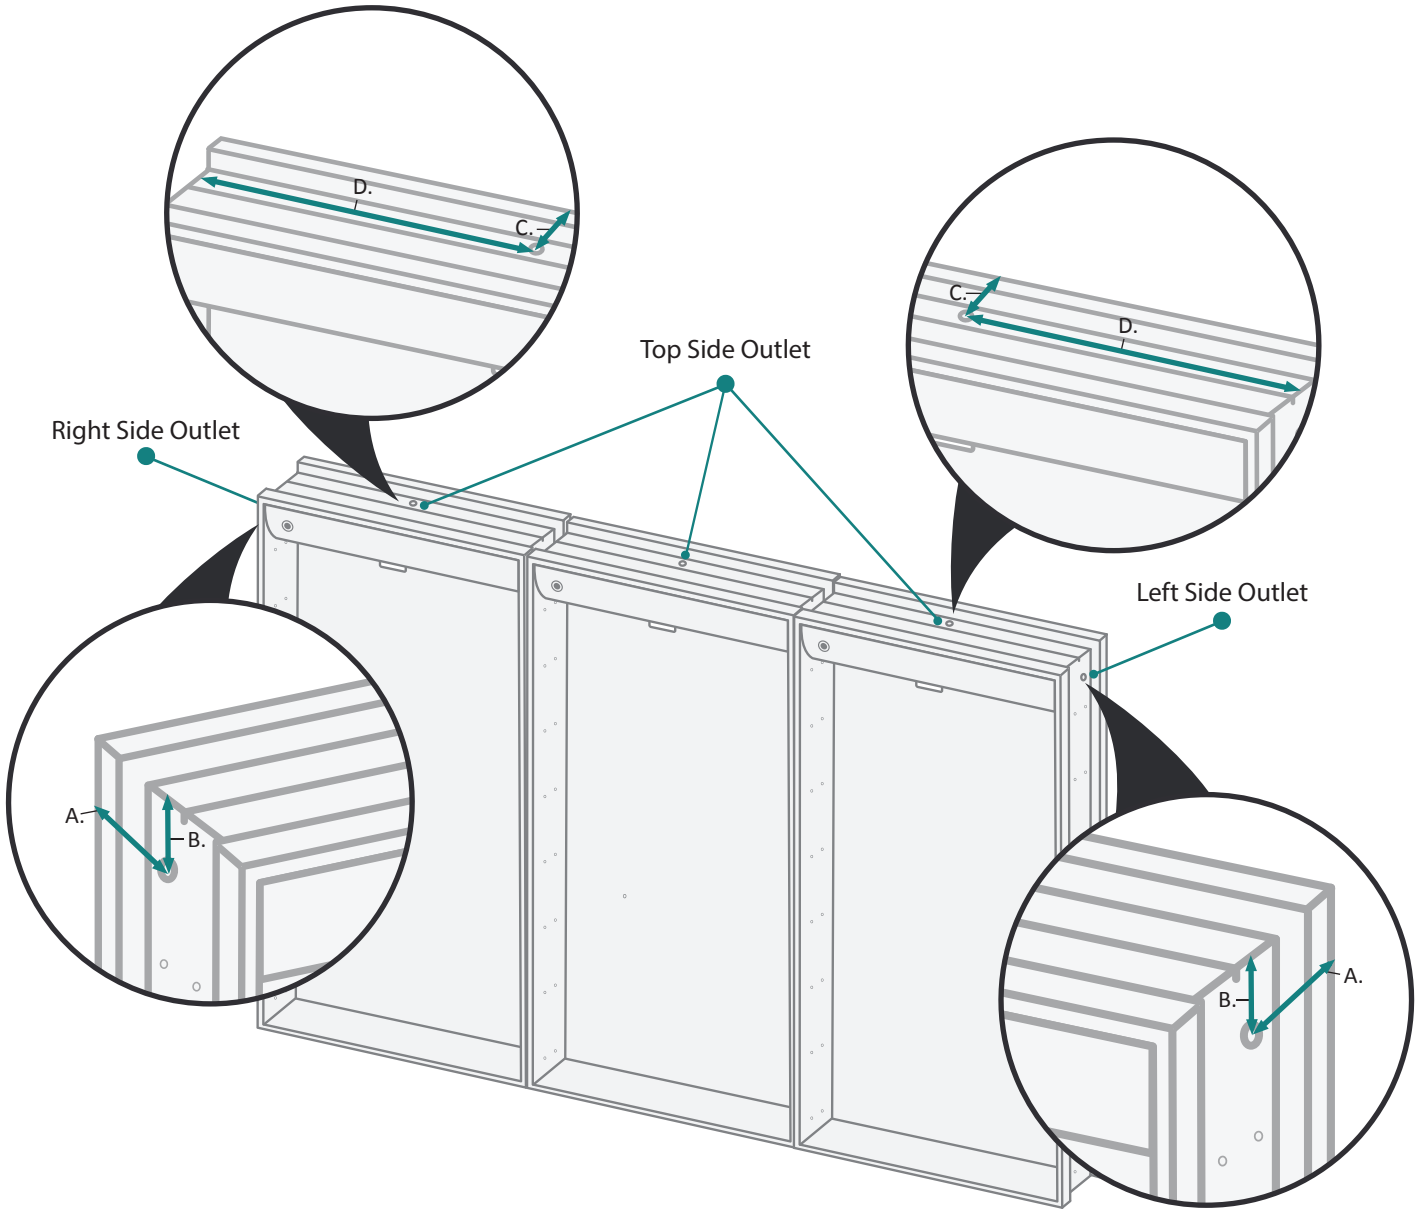

These measurements are for reference, for best results we suggest you measure actual product as small variations in size are possible

RECESS MOUNT

FRONT & BACK

MODEL	A	B	C	D	E	F	G	H
KINETIC4530LRR	30	45	15	15	15	29-1/8	40-1/2	3-7/8

These measurements are for reference, for best results we suggest you measure actual product as small variations in size are possible

RECESS INSTALLATION OPTIONAL ELECTRICAL CORD LOCATIONS

ELECTRICAL CORD LOCATIONS