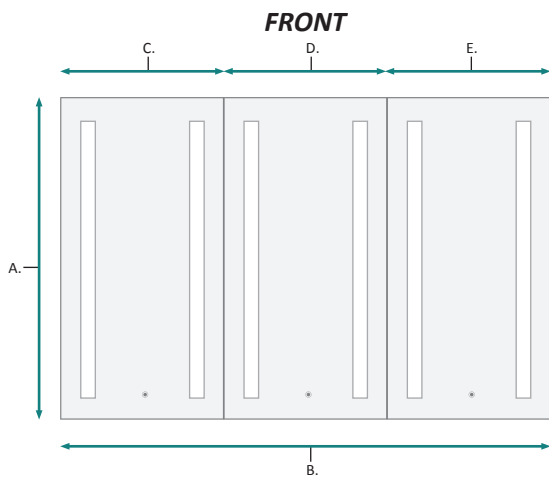

Model

- Kinetic 4530LRR Right, Right & Left Swinging Door
- Included models in this configuration:
Cabinet 1=1530L Cabinet 2=1530R Cabinet 2=1530R

Outlet

- Performance Requirements: Contains the required Supervisory Circuit with the Auto-Monitoring Function as noted by UL 1310
- Input Voltage: Min 112Vac, Nom 125Vac, Max 137Vac
- Frequency: 60Hz
- Front Receptacle Current: 102-132VAC Nominal 15A
- USB Output Current: 5VDC Nominal 4A

CABINET CONFIGURATION

- Included models in this configuration:
Cabinet 1 = 1530L Cabinet 2=1530R Cabinet 2=1530R

SURFACE MOUNT

FRONT & BACKS

MODEL	A	B	C	D	E	F	G	H	I	J
KINETIC4530LRR	30	45	15	15	15	29-1/8	40-1/2	13-1/2	1-1/8	6-3/4

These measurements are for reference, for best results we suggest you measure actual product as small variations in size are possible

RECESS MOUNT

FRONT & BACK

MODEL	A	B	C	D	E	F	G	H
KINETIC4530LRR	30	45	15	15	15	29-1/8	40-1/2	3-7/8